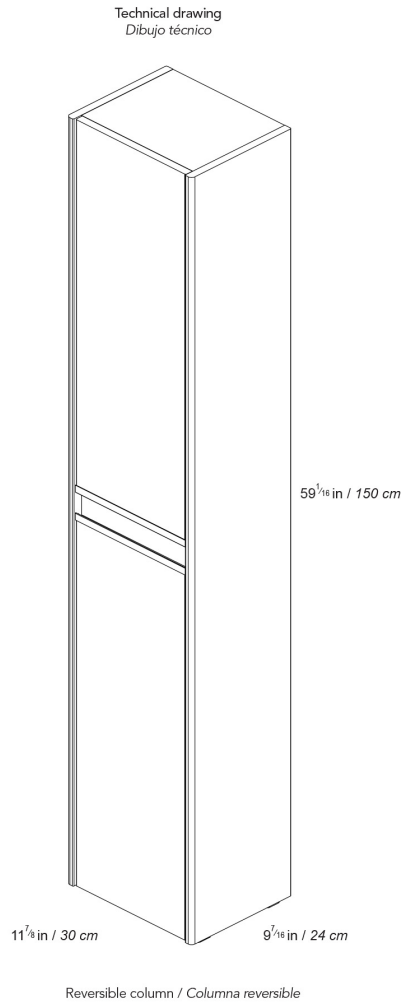

Ambra Column

Features

- Bathroom Column
- Available in 4 Finishes: Glossy White, Nordic Oak, Anthracite, and Samara Ash
- Wall-hung design offers a clean, streamlined look
- Two soft close doors with 105 degree opening capability for easy cabinet access
- Two mobile wooden shelves and 1 fixed wooden shelf
- Fully assembled structure and front made of engineered wood in wood finishes and high gloss lacquered
- Handle integrated in front of furniture
- Hidden hanging bracket directly assembled with great resistance and depth regulations
- Made in Spain

* WS Bath Collections reserves the right to revise dimensions or information on this sheet without notice

Collection Ambra	Model Ambra Column	Dimensions Metric <i>1 inch = 2.54 cm</i> <i>1 inch = 25.4 mm</i>	 1051 Lea Drive - Collegeville, PA 19426 Tel. 215 513 9400 - Fax 610 831 0215 www.ws bathcollections.com - info@ws bathcollectins.com
----------------------------	--------------------------------	---	---

Technical features / Características técnicas

Name
Nombre

Material
Material

Colour
Color

AMBRA

2 Doors
2 Puertas

Technical information / Información técnica

STRUCTURE /
ESTRUCTURA: MDF board in 58 in. continous wrapping in 2D/ Cyclum Process.
Tablero de DM de 16 mm. con recubrimiento 2D Cyclum Process.

Collection
Ambra

Model |
Ambra Column

Dimensions Metric

1 inch = 2.54 cm
1 inch = 25.4 mm

WS[®]
BATH
COLLECTIONS

1051 Lea Drive - Collegeville, PA 19426
Tel. 215 513 9400 - Fax 610 831 0215

www.ws bathcollections.com - info@ws bathcollections.com